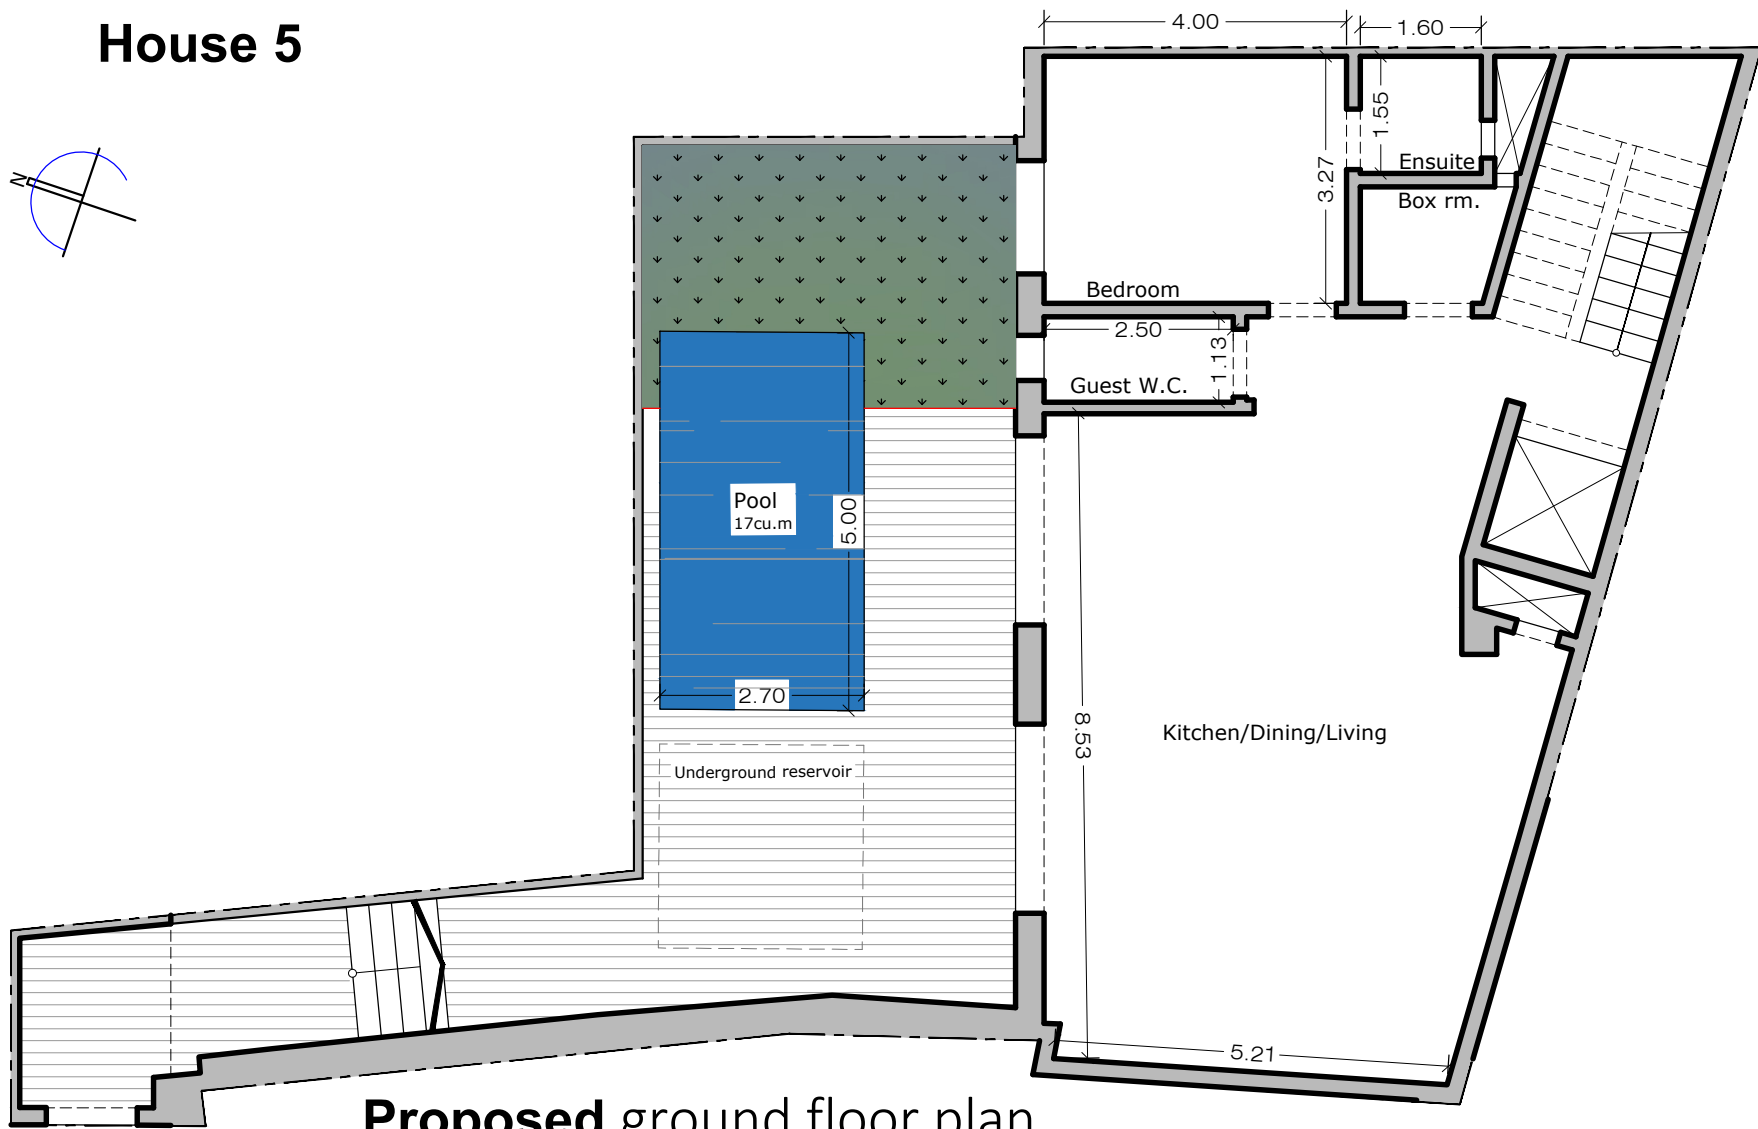

House 5

Proposed ground floor plan

Site area c. 189sq.m

▲
House 5

Proposed first floor plan

Site area c. 184sq.m