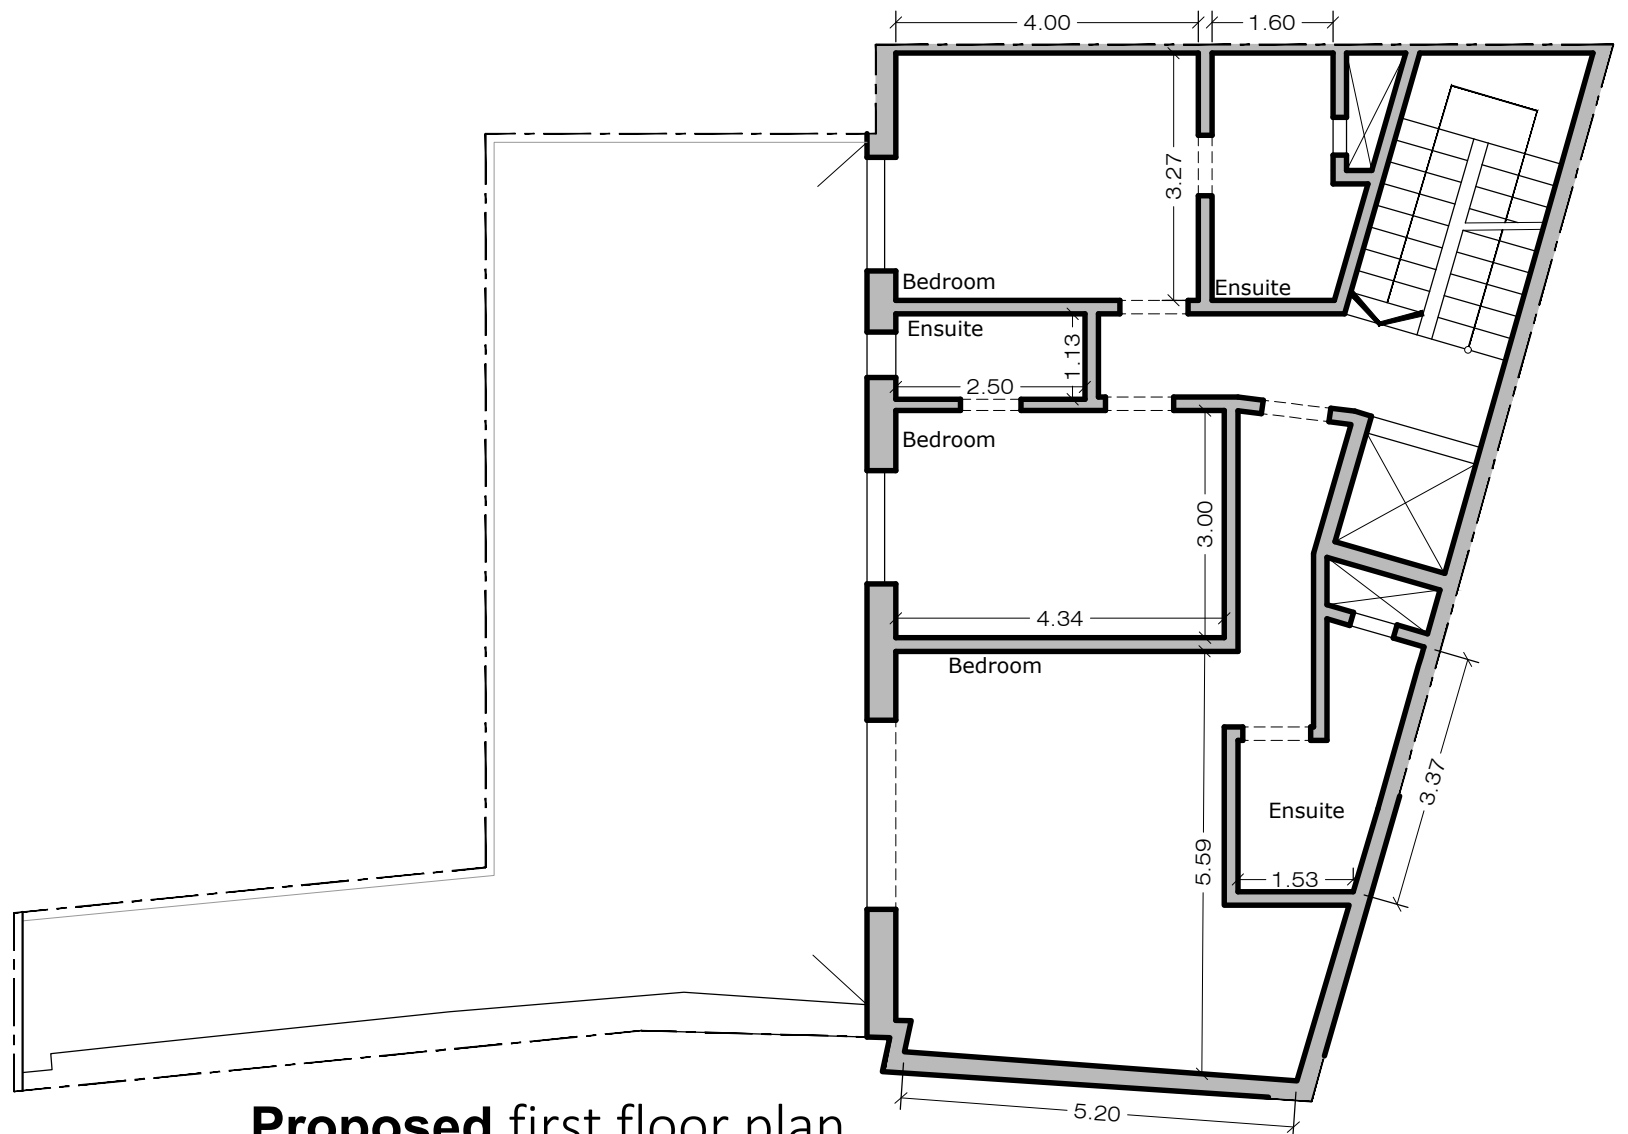

House 5

Proposed ground floor plan

Site area c. 189sq.m

▲
House 5

Proposed first floor plan

Site area c. 184sq.m