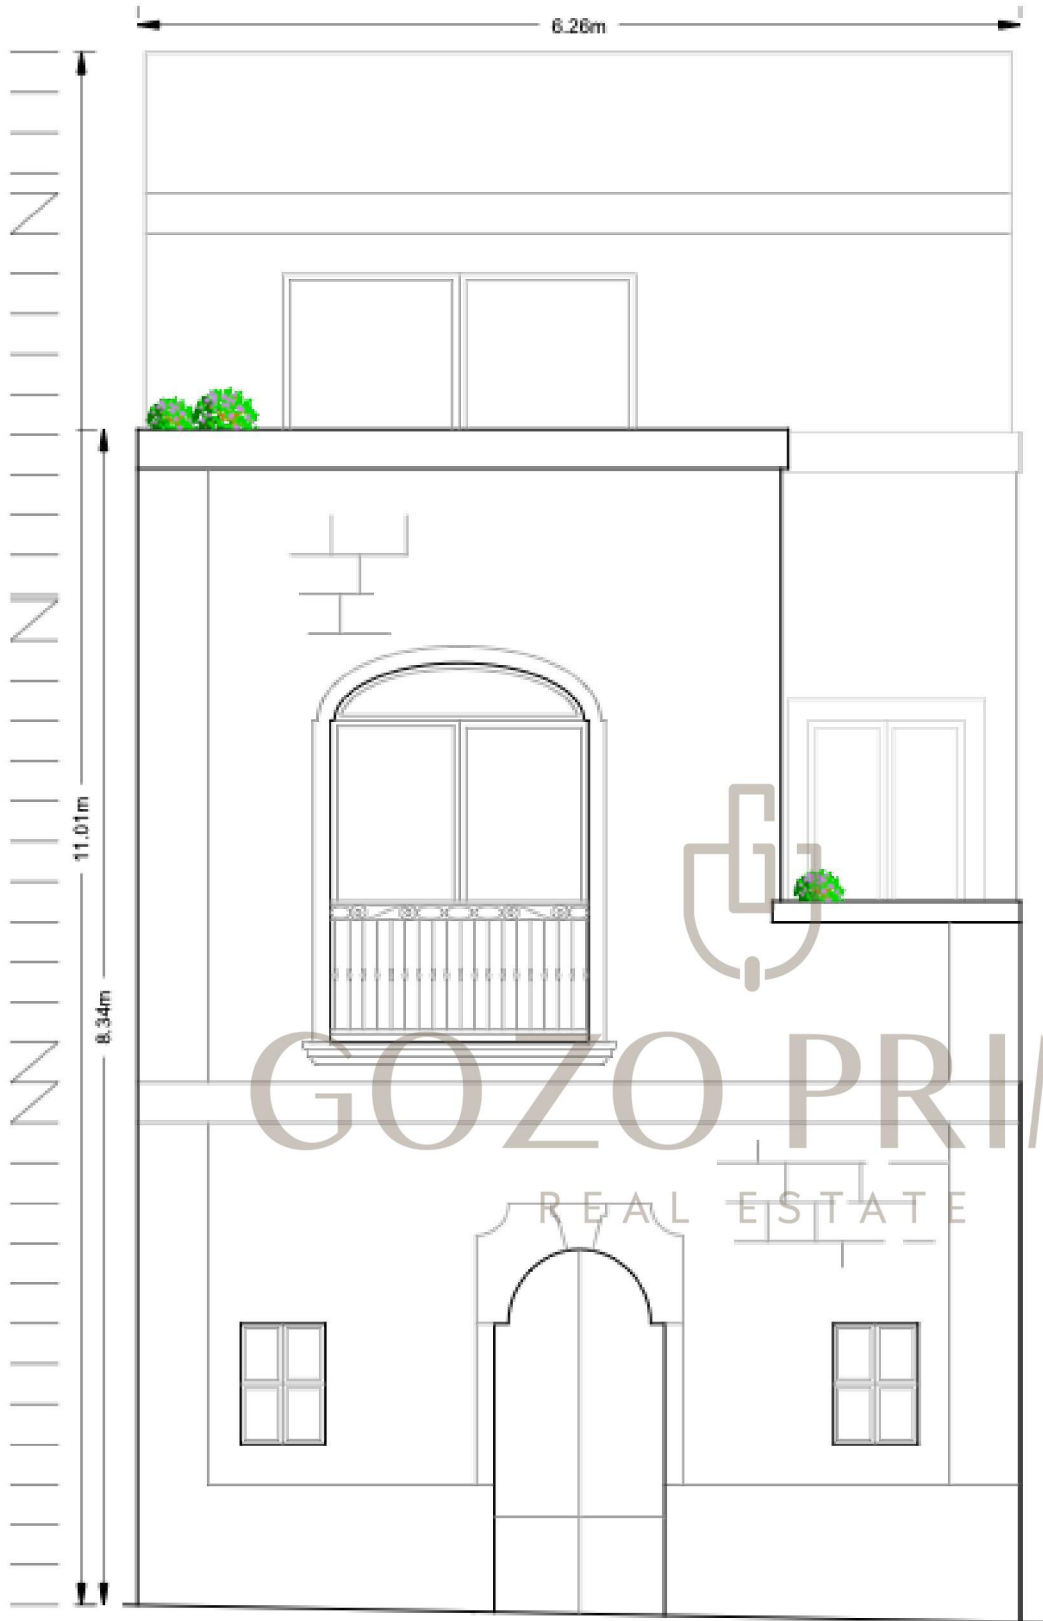

Note : Facade in local 'Franka' Stone - unrendered & unpainted.

: Balcony Railing in wrought iron painted white colour.

: Apertures in timber / Main Door in timber natural colour.

## FRONT ELEVATION

clean copy

scale 1 : 50

**Longitudinal Section X : X**

clean copy  
scale 1 : 100

**UPPER ROOF PLAN**  
scale 1 : 100

**GROUND FLOOR**  
clean copy  
scale 1 : 100

**FIRST FLOOR**  
scale 1 : 100

**RECEDED FLOOR**  
scale 1 : 100

**ROOF PLAN**  
scale 1 : 100