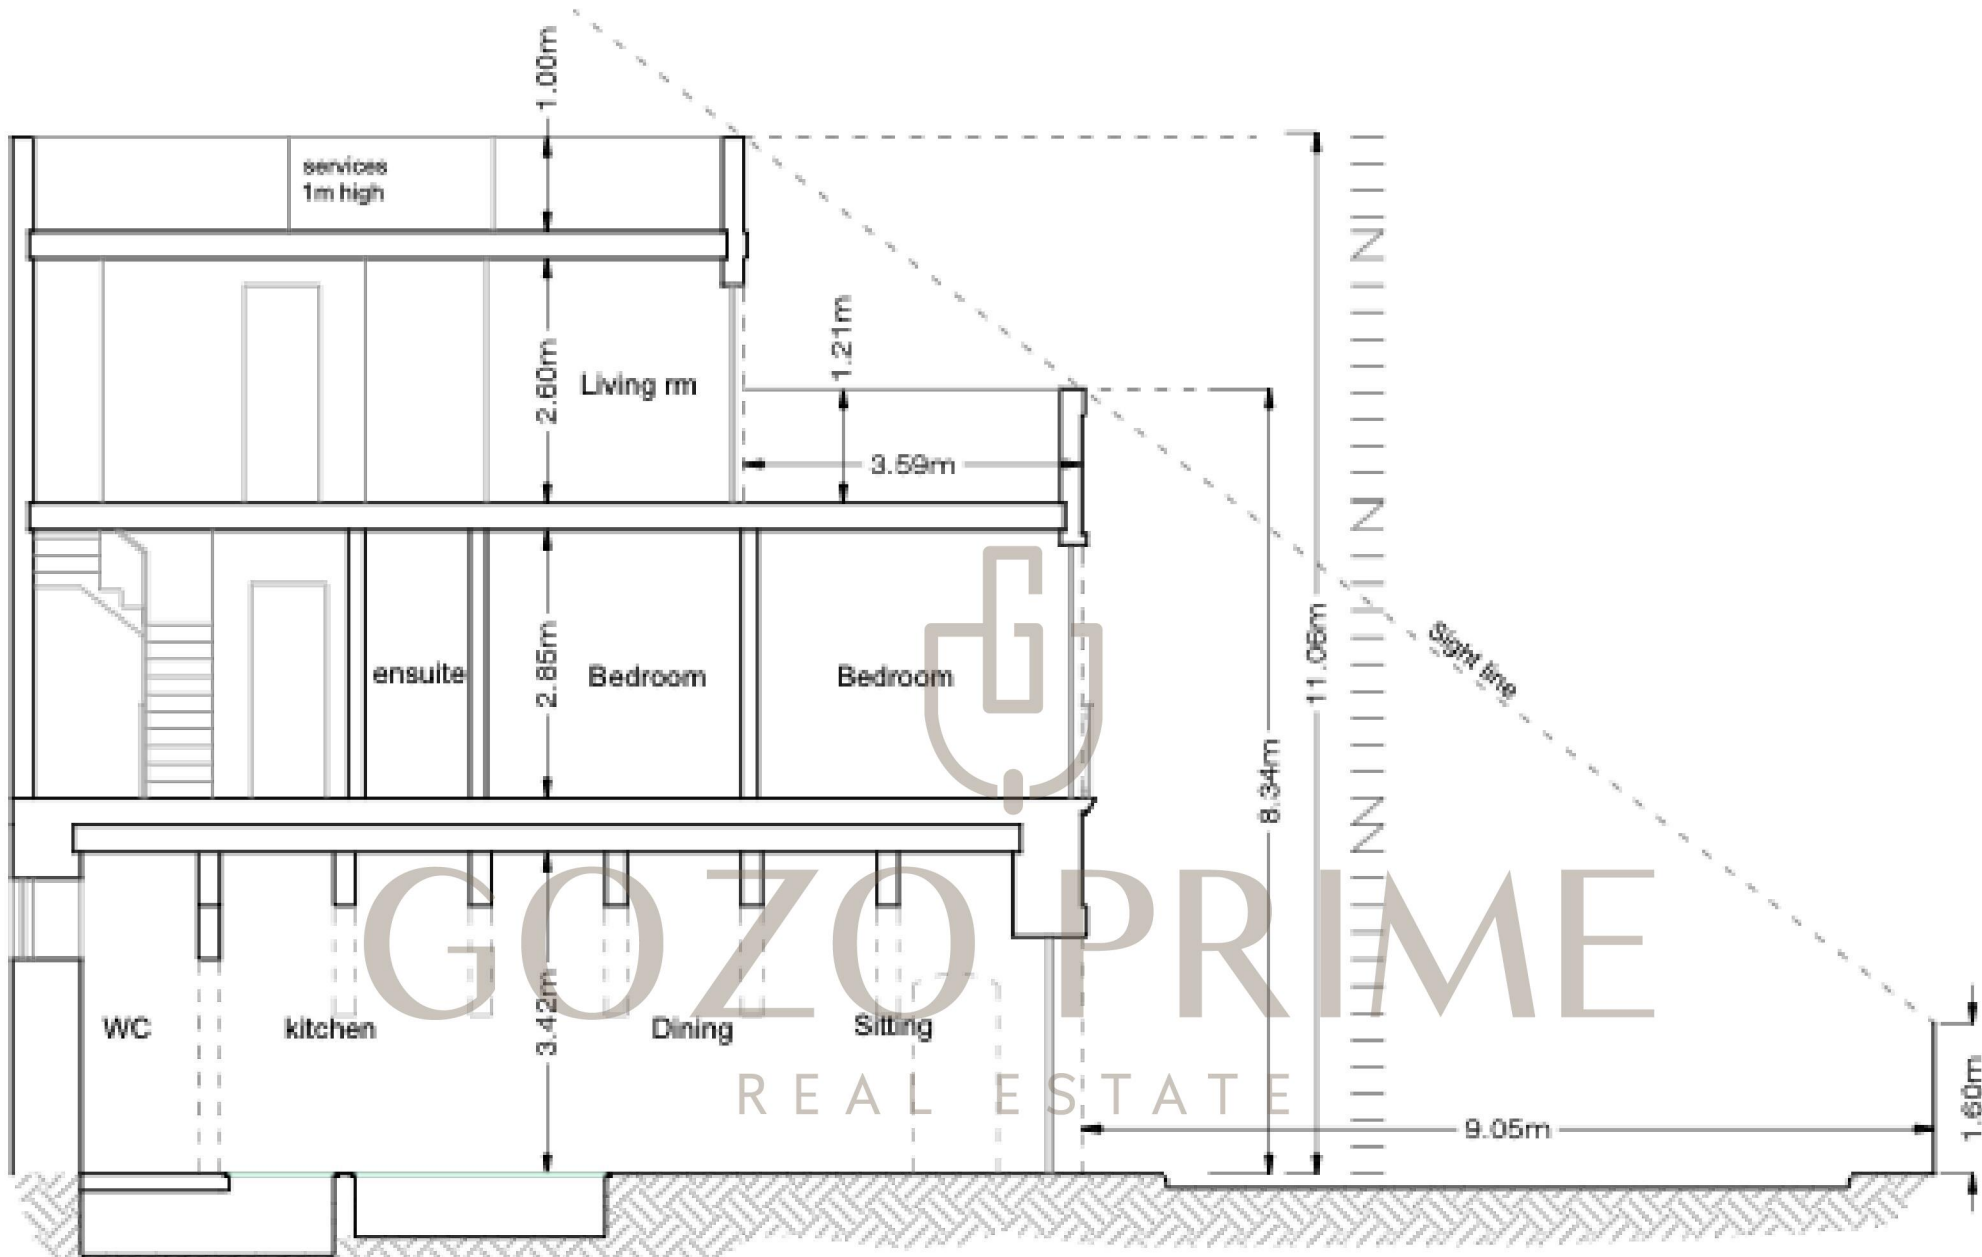

Note : Facade in local 'Franka' Stone - unrendered & unpainted.

: Balcony Railing in wrought iron painted white colour.

: Apertures in timber / Main Door in timber natural colour.

## FRONT ELEVATION

clean copy

scale 1 : 50

**Longitudinal Section X : X**

clean copy  
scale 1 : 100

**UPPER ROOF PLAN**  
scale 1 : 100

**GROUND FLOOR**  
clean copy  
scale 1 : 100

**FIRST FLOOR**  
scale 1 : 100

**RECEDED FLOOR**  
scale 1 : 100

**ROOF PLAN**  
scale 1 : 100