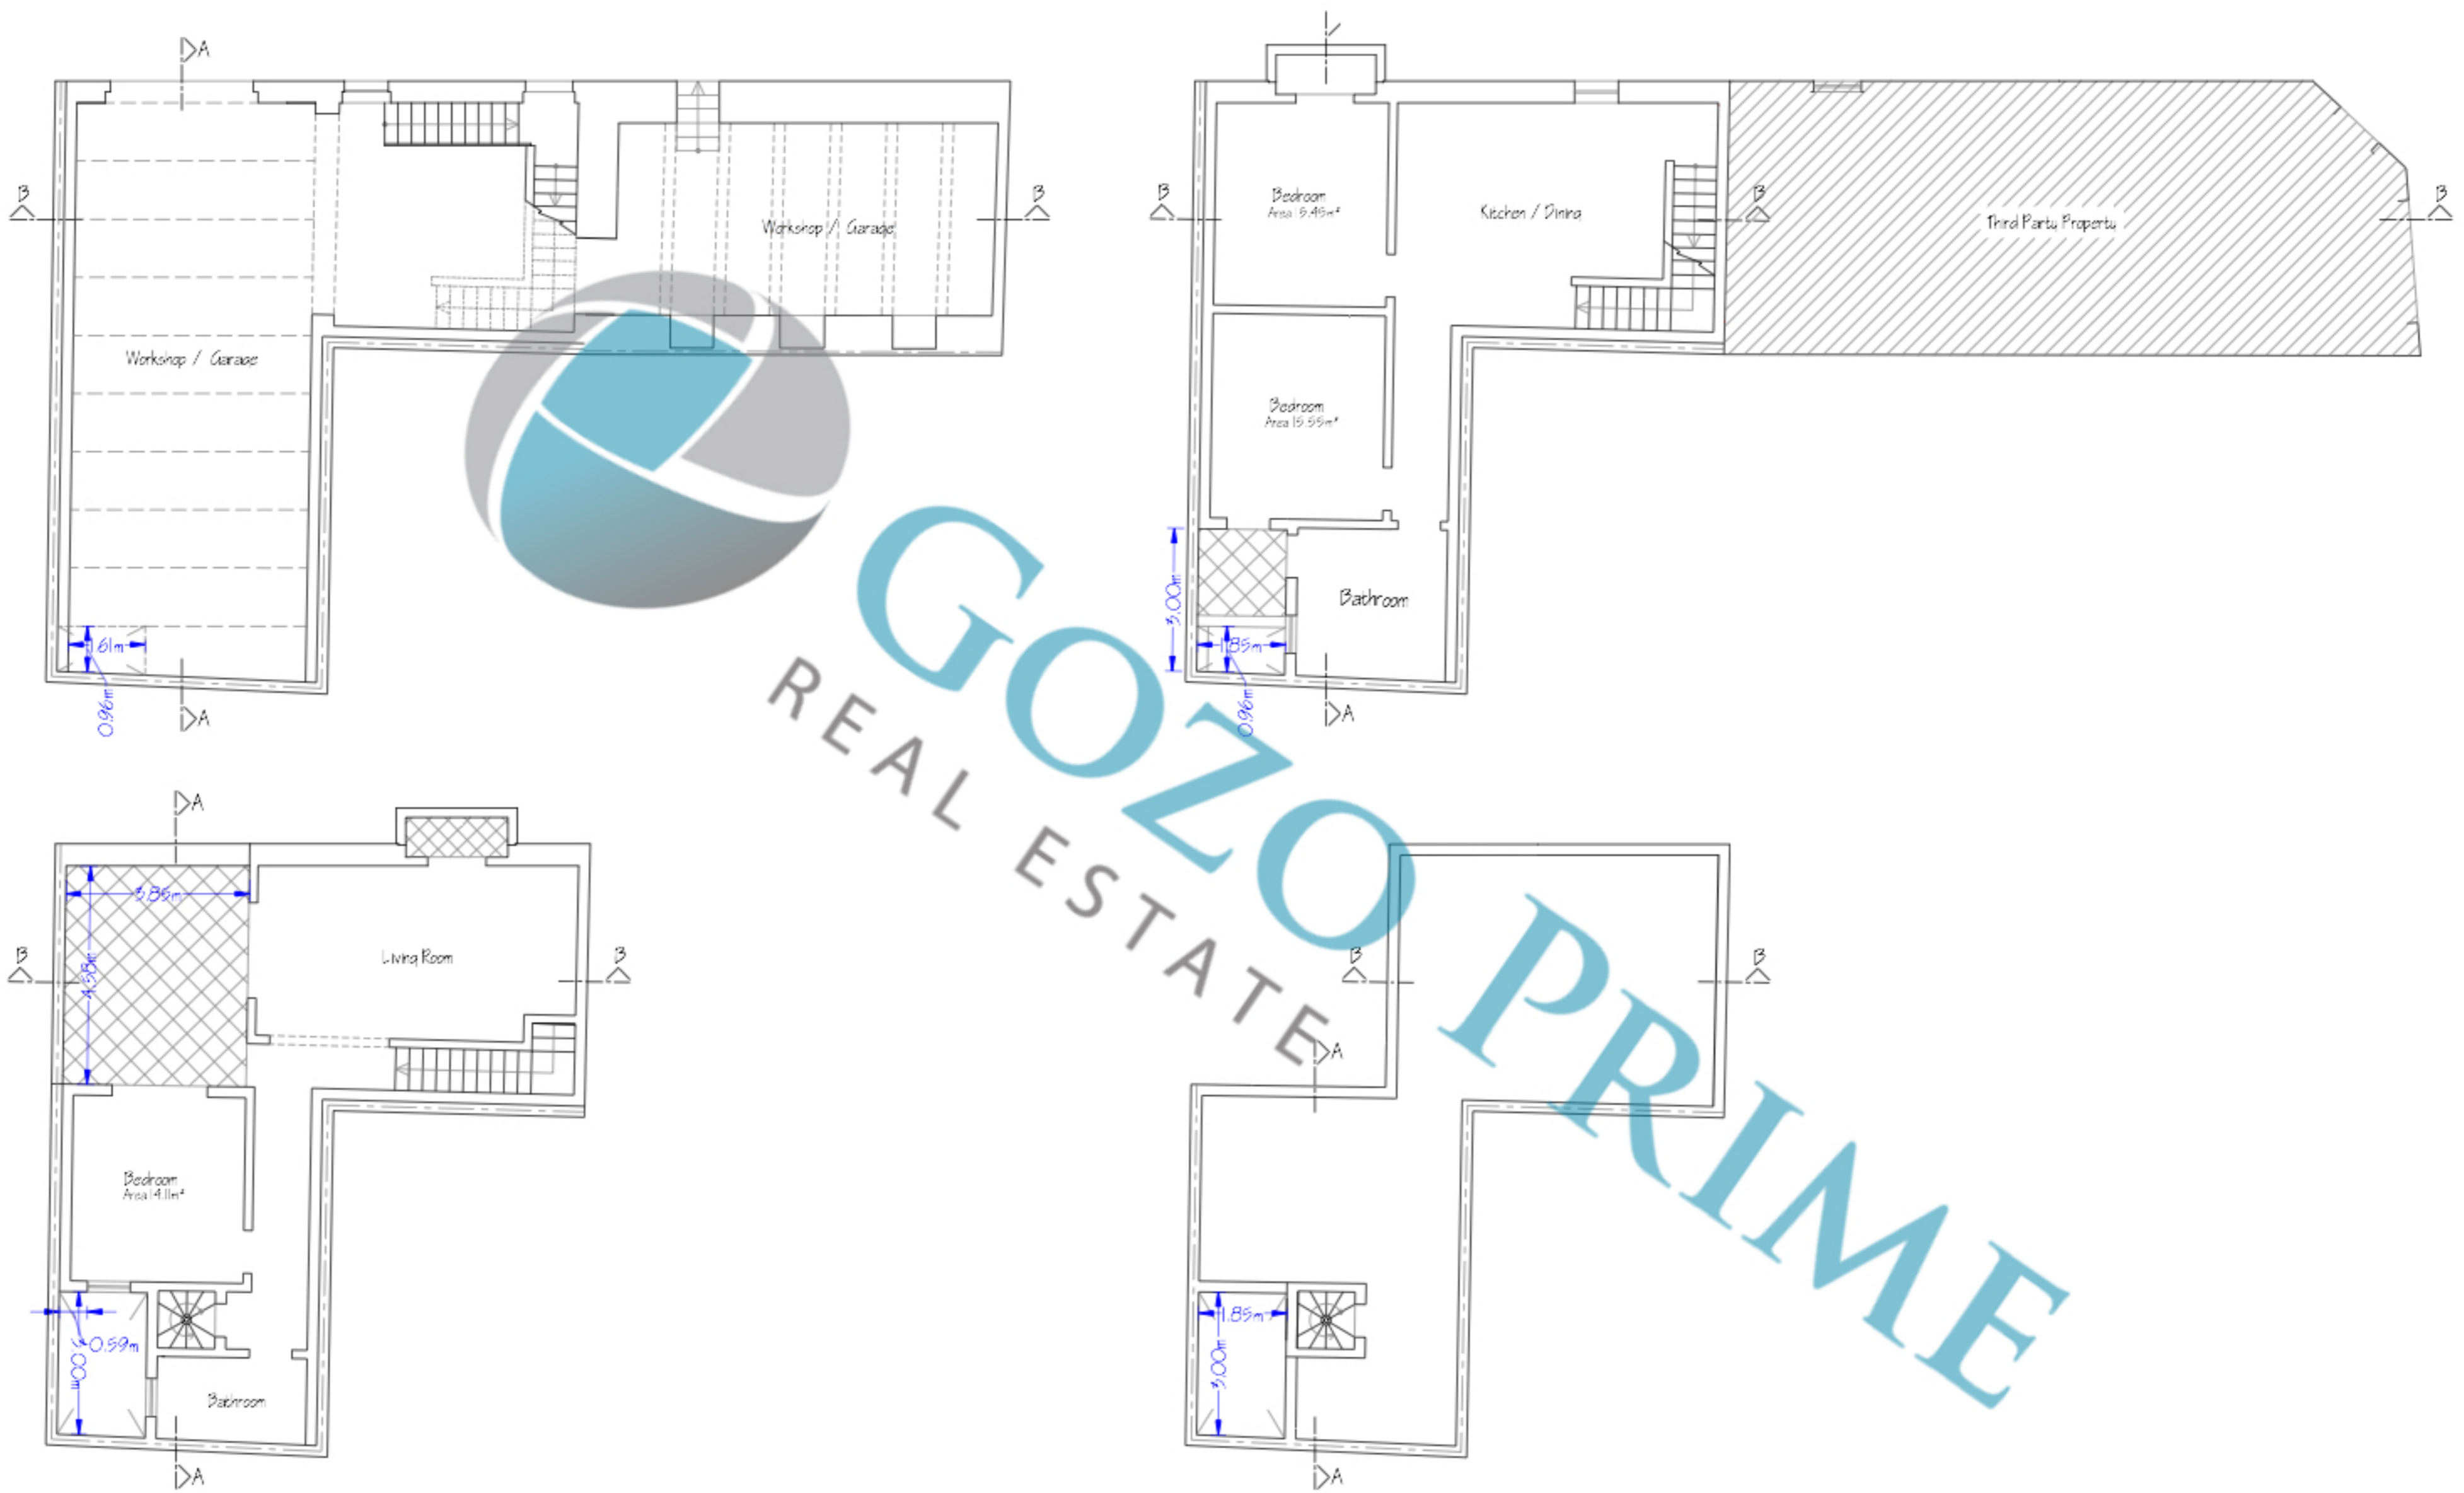

GEOLO
REAL ESTATE
DRAFTING

Notes:	Architect + Civil Eng.	Drawing Title	File No:	Dra No:
			Client:	
			Scale: 1:50	Date:

Notes:	Architect + Civil Eng.	Drawing Title	File No:	Dra No:
			Client:	
			Scale: 1:50	Date: